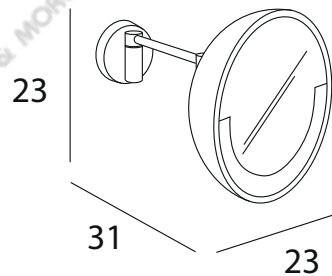

## MIRROR Collection

www.inda.net

**MODEL**  
Hotellerie

**REF. NO.**  
AV158ACR

**DESCRIPTION**  
Magnifying mirror, round  
- wall mounted with  
jointed arm  
- Ø 23 cm  
- flourescent lamp included

**FINISH**  
Brass Chrome Plated

x2

**MODEL**  
Hotellerie

**REF. NO.**  
AV058ECR

**DESCRIPTION**  
Magnifying mirror, round  
- wall mounted with  
jointed arm  
- Ø 20 cm

**FINISH**  
Brass Chrome Plated

x3

**MODEL**  
Hotellerie

**REF. NO.**  
AV058FCR

**DESCRIPTION**  
Magnifying mirror, square  
- wall mounted with  
jointed arm  
- 20 x 20 cm

**FINISH**  
Brass Chrome Plated

x3

www.inda.net

**MODEL**

Inda Mirror

**REF. NO.**

AS2460

**DESCRIPTION**

Mirror with flat satined glass

- 5 mm glass

- 800 x 400 x 30 mm

- reversible

**FINISH**

Tempered Glass

**MODEL**