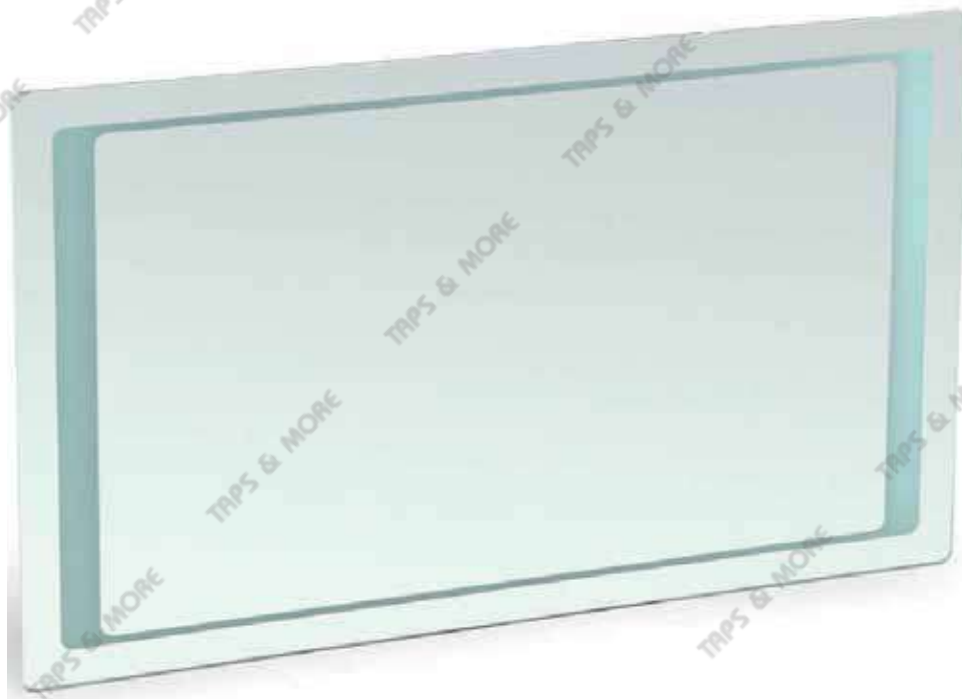

**DESCRIPTION**

Mirror with flat satined glass

- 5 mm glass

- 800 x 400 x 30 mm

- reversible

**FINISH**

Tempered Glass

**MODEL**

including mounting accessories

**SIZE**

Ø 800 mm

**FINISH**

Tempered Glass

The heating element attached to the backside of the mirror prevents it from becoming foggy with vapour, typically present in a bathroom environment.