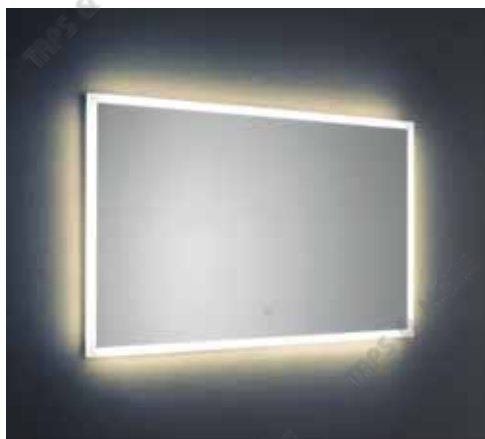

PLEXIGLAS

SAFETY

EASY HANGING

4000K temperature

6000K temperature

600

1200

The 4000K or 6000K LED color temperature can be changed by means of the illuminated switch.