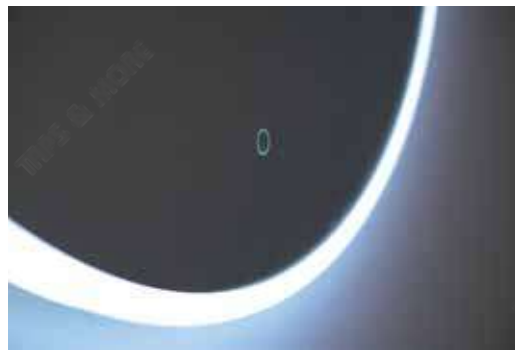

FINISH

Tempered Glass

Touch sensor