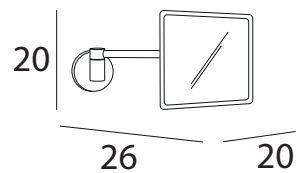

www.inda.net

MODEL
Hotellerie

REF. NO.
AV158ACR

DESCRIPTION
Magnifying mirror, round
- wall mounted with
jointed arm
- Ø 23 cm
- flourescent lamp included

FINISH
Brass Chrome Plated

x2

MODEL
Hotellerie

REF. NO.
AV058ECR

DESCRIPTION
Magnifying mirror, round
- wall mounted with
jointed arm
- Ø 20 cm

FINISH
Brass Chrome Plated

x3

MODEL
Hotellerie

REF. NO.
AV058FCR

DESCRIPTION
Magnifying mirror, square
- wall mounted with
jointed arm
- 20 x 20 cm

FINISH
Brass Chrome Plated

x3