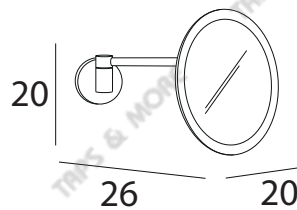

x2

**MODEL**  
Hotellerie

**REF. NO.**  
AV058ECR

**DESCRIPTION**  
Magnifying mirror, round  
- wall mounted with  
jointed arm  
- Ø 20 cm

**FINISH**  
Brass Chrome Plated

x3

**MODEL**  
Hotellerie

**REF. NO.**  
AV058FCR

**DESCRIPTION**  
Magnifying mirror, square  
- wall mounted with  
jointed arm  
- 20 x 20 cm

**FINISH**  
Brass Chrome Plated

x3

www.inda.net

**MODEL**

Inda Mirror

**REF. NO.**

AS2460

**DESCRIPTION**

Mirror with flat satined glass

- 5 mm glass

- 800 x 400 x 30 mm

- reversible

**FINISH**

Tempered Glass

**MODEL**