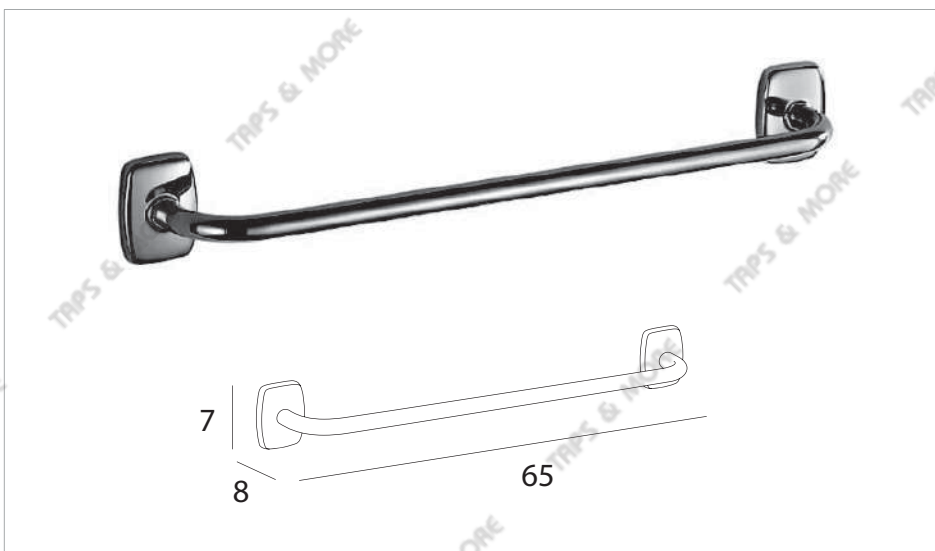

www.inda.net

10 year Guarantee

MODEL

Export

REF. NO.

A22K10

DESCRIPTION

5 pcs. Accessories Box composed of :
Glass Soap Dish, Toilet Paper Holder with cover, Double Robe Hook, Towel Rail and Soap & Sponge Basket

FINISH

Brass Chrome Plated & extra clear Transparent Glass