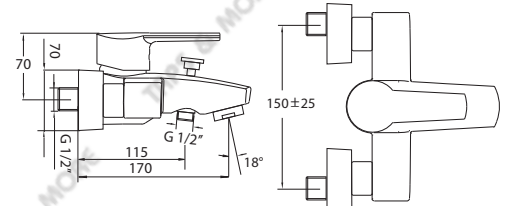

P2-41000

DESCRIPTION

Single lever washbasin mixer with pop-up waste set 1 1/4"

+ Single lever bath / shower mixer

+ 3-speed Hand Shower, with 60 cm rail, with 160 cm shower hose & soap dish

FINISH

Brass Chrome Plated / ABS