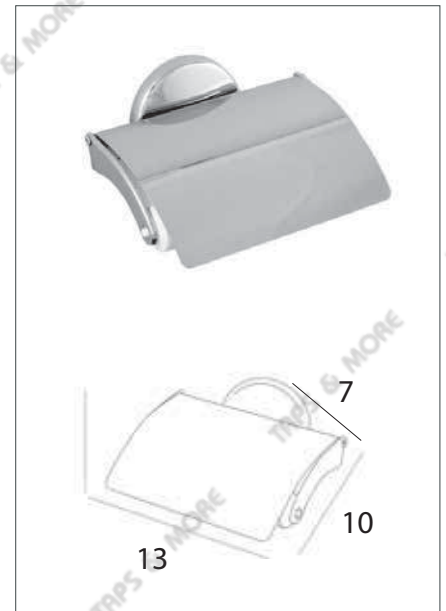

REF. NO.

A23K10CR03

DESCRIPTION

6 pcs. Accessories Box composed of :
Glass Soap Dish, Glass Tumbler, Toilet Paper Holder with cover, Robe Hook, Towel Ring and Towel Rail

FINISH

Brass Chrome Plated & extra clear Transparent Glass

www.inda.net

10 year Guarantee

MODEL

Export

REF. NO.

A22K10

DESCRIPTION

5 pcs. Accessories Box composed of :
Glass Soap Dish, Toilet Paper Holder with cover, Double Robe Hook, Towel Rail and Soap & Sponge Basket

DESCRIPTION

5 pcs. Accessories Box composed of :
Glass Soap Dish, Toilet Paper Holder with cover, Single Robe Hook, Towel Rail and Soap & Sponge Basket

FINISH

Brass Chrome Plated & Satined Glass

www.inda.net

10 year Guarantee

MODEL

Lea

REF. NO.

A19K30

DESCRIPTION

5 pcs. Accessories Box composed of :
Glass Soap Dish, Toilet Paper Holder with cover, Single Robe Hook, Towel Rail and Soap & Sponge Basket

FINISH