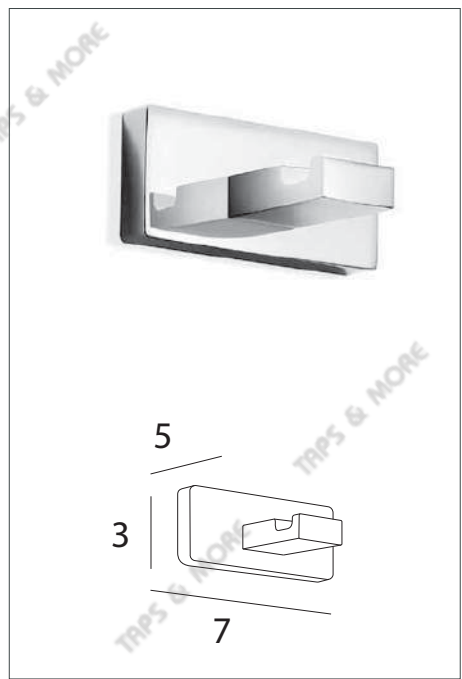

REF. NO.

A23K10CR03

DESCRIPTION

6 pcs. Accessories Box composed of :
Glass Soap Dish, Glass Tumbler, Toilet Paper Holder with cover, Robe Hook, Towel Ring and Towel Rail

FINISH

Brass Chrome Plated & extra clear Transparent Glass

DESCRIPTION

5 pcs. Accessories Box composed of :
Glass Soap Dish, Toilet Paper Holder with cover, Single Robe Hook, Towel Rail and Soap & Sponge Basket

FINISH

Brass Chrome Plated & Satined Glass

www.inda.net

10 year Guarantee

MODEL

Lea

REF. NO.

A19K30

DESCRIPTION

5 pcs. Accessories Box composed of :
Glass Soap Dish, Toilet Paper Holder with cover, Single Robe Hook, Towel Rail and Soap & Sponge Basket

FINISH

Brass Chrome Plated & Satined Glass

PLATINUM KIT

MODEL

Platinum Kit

REF. NO.

P1-57000

DESCRIPTION

Single lever washbasin mixer with pop-up waste set 1 1/4"