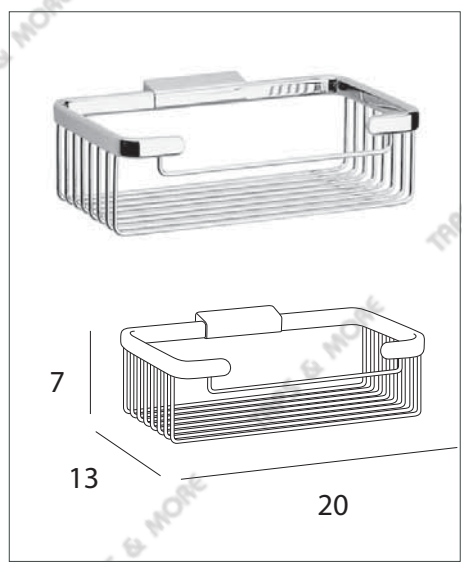

REF. NO.

A23K10CR03

DESCRIPTION

6 pcs. Accessories Box composed of :
Glass Soap Dish, Glass Tumbler, Toilet Paper Holder with cover, Robe Hook, Towel Ring and Towel Rail

FINISH

Brass Chrome Plated & extra clear Transparent Glass

DESCRIPTION

5 pcs. Accessories Box composed of :
Glass Soap Dish, Toilet Paper Holder with cover, Single Robe Hook, Towel Rail and Soap & Sponge Basket

FINISH

Brass Chrome Plated & Satined Glass

www.inda.net

10 year Guarantee

MODEL

Lea

REF. NO.

A19K30

DESCRIPTION

5 pcs. Accessories Box composed of :
Glass Soap Dish, Toilet Paper Holder with cover, Single Robe Hook, Towel Rail and Soap & Sponge Basket

FINISH

Brass Chrome Plated & Satined Glass

PLATINUM KIT

MODEL

Platinum Kit

REF. NO.

P1-57000

DESCRIPTION

Single lever washbasin mixer with pop-up waste set 1 1/4"