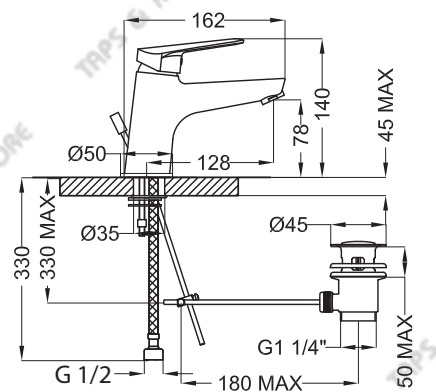

P2-41000

DESCRIPTION

Single lever washbasin mixer with pop-up waste set 1 1/4"

+ Single lever bath / shower mixer

+ 3-speed Hand Shower, with 60 cm rail, with 160 cm shower hose & soap dish

FINISH

Brass Chrome Plated / ABS

SLYCE KIT

MODEL

Slyce Kit

REF. NO.

K0001_11

DESCRIPTION

Single lever washbasin mixer with pop-up waste set 1 1/4"

+ Single lever bath / shower mixer

+ 4-speed Hand Shower, with 65 cm rail, with 150 cm shower hose & soap dish

FINISH

Brass Chrome Plated / ABS

UP KIT

MODEL

Up Kit

REF. NO.

K0002_11

DESCRIPTION

Single lever washbasin mixer with pop-up waste set 1 1/4"

+ Single lever bath / shower mixer

+ 4-speed Hand Shower, with 65 cm rail, with 150 cm shower hose & soap dish

FINISH

Brass Chrome Plated / ABS