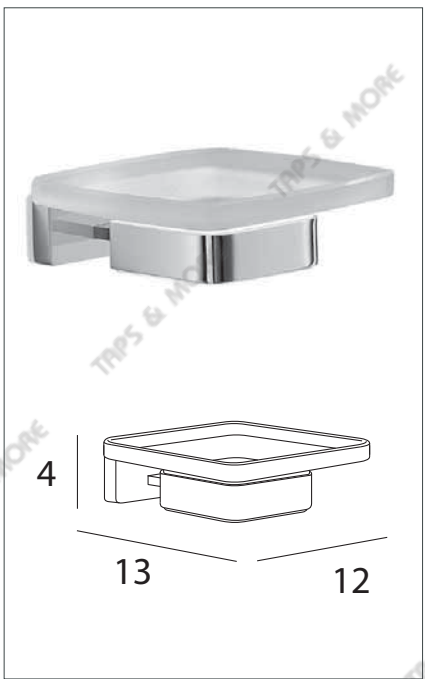

www.inda.net

10 year Guarantee

MODEL

Lea

REF. NO.

A19K30

DESCRIPTION

5 pcs. Accessories Box composed of :
Glass Soap Dish, Toilet Paper Holder with cover, Single Robe Hook, Towel Rail and Soap & Sponge Basket

FINISH

Brass Chrome Plated & Satined Glass