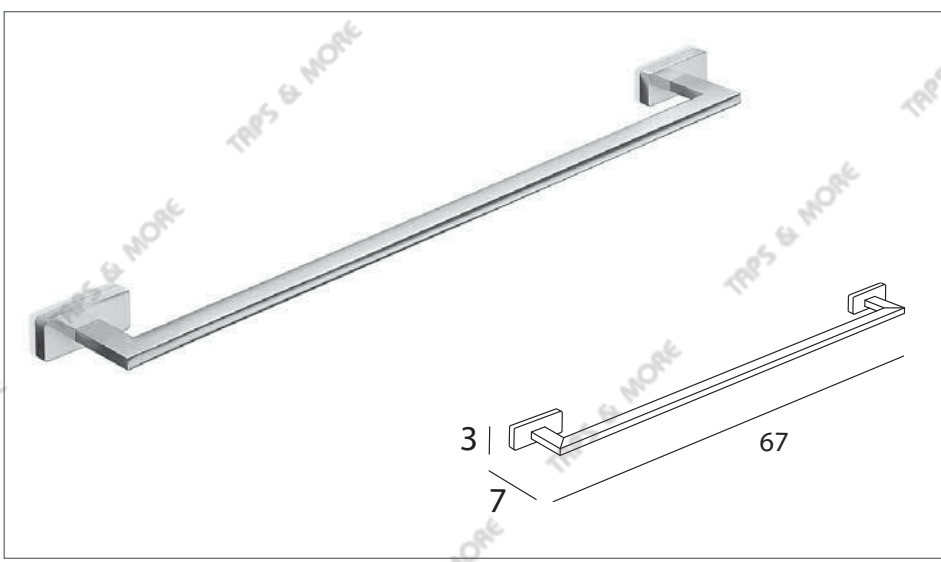

www.inda.net

10 year Guarantee

MODEL

Lea

REF. NO.

A19K30

DESCRIPTION

5 pcs. Accessories Box composed of :
Glass Soap Dish, Toilet Paper Holder with cover, Single Robe Hook, Towel Rail and Soap & Sponge Basket

FINISH

Brass Chrome Plated & Satined Glass