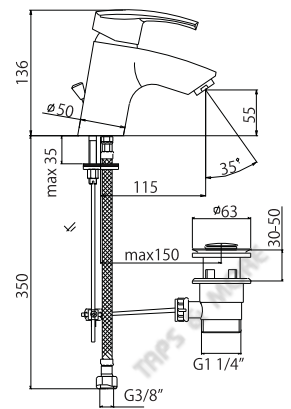

Brass Chrome Plated & Satined Glass

PLATINUM KIT

MODEL

Platinum Kit

REF. NO.

P1-57000

DESCRIPTION

Single lever washbasin mixer with pop-up waste set 1 1/4"

+ Single lever bath / shower mixer

+ 3-speed Hand Shower, with 60 cm rail, with 160 cm shower hose & soap dish

FINISH

Brass Chrome Plated / ABS

SIGNUM KIT

MODEL

Signum Kit

REF. NO.

P2-41000

DESCRIPTION

Single lever washbasin mixer with pop-up waste set 1 1/4"

+ Single lever bath / shower mixer

+ 3-speed Hand Shower, with 60 cm rail, with 160 cm shower hose & soap dish

FINISH

Brass Chrome Plated / ABS

DESCRIPTION

Single lever washbasin mixer with pop-up waste set 1 1/4"

+ Single lever bath / shower mixer

+ 4-speed Hand Shower, with 65 cm rail, with 150 cm shower hose & soap dish

FINISH

Brass Chrome Plated / ABS