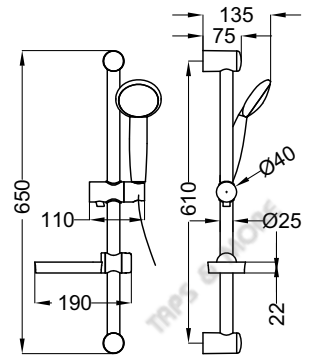

P2-41000

DESCRIPTION

Single lever washbasin mixer with pop-up waste set 1 1/4"

+ Single lever bath / shower mixer

+ 3-speed Hand Shower, with 60 cm rail, with 160 cm shower hose & soap dish

FINISH

Brass Chrome Plated / ABS

SLYCE KIT

MODEL

Slyce Kit

REF. NO.

K0001_11

DESCRIPTION

Single lever washbasin mixer with pop-up waste set 1 1/4"

+ Single lever bath / shower mixer

+ 4-speed Hand Shower, with 65 cm rail, with 150 cm shower hose & soap dish

FINISH

Brass Chrome Plated / ABS

UP KIT

MODEL

Up Kit

REF. NO.

K0002_11

DESCRIPTION

Single lever washbasin mixer with pop-up waste set 1 1/4"

+ Single lever bath / shower mixer

+ 4-speed Hand Shower, with 65 cm rail, with 150 cm shower hose & soap dish

FINISH

Brass Chrome Plated / ABS