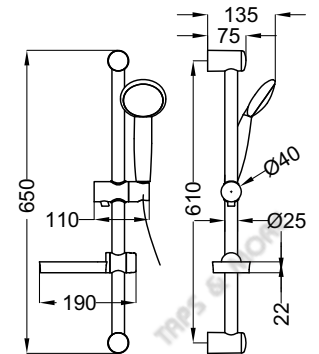

P2-41000

DESCRIPTION

Single lever washbasin mixer with pop-up waste set 1 1/4"

+ Single lever bath / shower mixer

+ 3-speed Hand Shower, with 60 cm rail, with 160 cm shower hose & soap dish

FINISH

Brass Chrome Plated / ABS

+ 4-speed Hand Shower, with 65 cm rail, with 150 cm shower hose & soap dish

FINISH

Brass Chrome Plated / ABS

UP KIT

MODEL

Up Kit

REF. NO.

K0002_11

DESCRIPTION

Single lever washbasin mixer with pop-up waste set 1 1/4"

+ Single lever bath / shower mixer

+ 4-speed Hand Shower, with 65 cm rail, with 150 cm shower hose & soap dish

FINISH

Brass Chrome Plated / ABS

+ 4-speed Hand Shower, with 65 cm rail, with 150 cm shower hose & soap dish

FINISH

Brass Chrome Plated / ABS