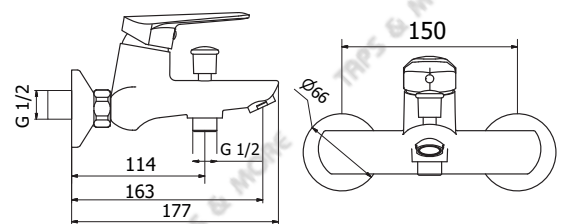

P2-41000

DESCRIPTION

Single lever washbasin mixer with pop-up waste set 1 1/4"

+ Single lever bath / shower mixer

+ 3-speed Hand Shower, with 60 cm rail, with 160 cm shower hose & soap dish

FINISH

Brass Chrome Plated / ABS

SLYCE KIT

MODEL

Slyce Kit

REF. NO.

K0001_11

DESCRIPTION

Single lever washbasin mixer with pop-up waste set 1 1/4"

+ Single lever bath / shower mixer

+ 4-speed Hand Shower, with 65 cm rail, with 150 cm shower hose & soap dish

FINISH

Brass Chrome Plated / ABS

UP KIT

MODEL

Up Kit

REF. NO.

K0002_11

DESCRIPTION

Single lever washbasin mixer with pop-up waste set 1 1/4"

+ Single lever bath / shower mixer

+ 4-speed Hand Shower, with 65 cm rail, with 150 cm shower hose & soap dish

FINISH

Brass Chrome Plated / ABS