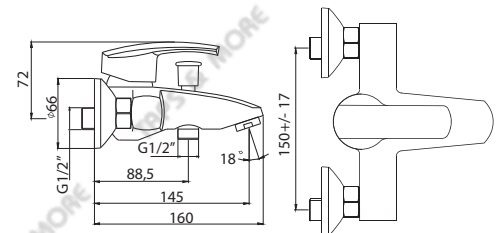

PLATINUM KIT

MODEL

Platinum Kit

REF. NO.

P1-57000

DESCRIPTION

Single lever washbasin mixer with pop-up waste set 1 1/4"

+ Single lever bath / shower mixer

+ 3-speed Hand Shower, with 60 cm rail, with 160 cm shower hose & soap dish

FINISH

Brass Chrome Plated / ABS