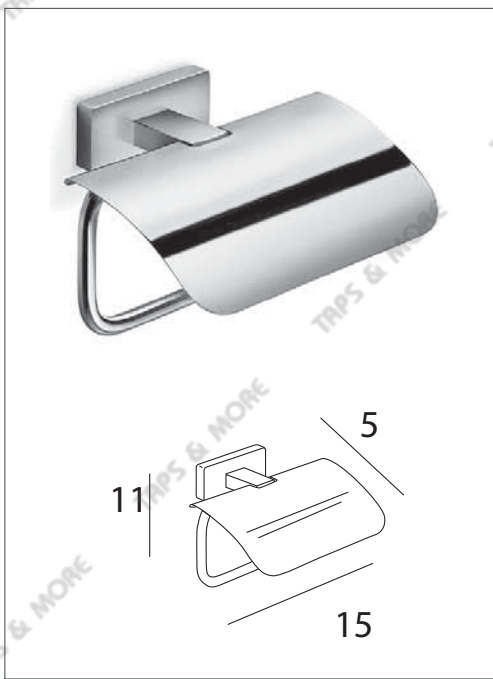

www.inda.net

10 year Guarantee

MODEL

Lea

REF. NO.

A19K30

DESCRIPTION

5 pcs. Accessories Box composed of :
Glass Soap Dish, Toilet Paper Holder with cover, Single Robe Hook, Towel Rail and Soap & Sponge Basket

FINISH

Brass Chrome Plated & Satined Glass