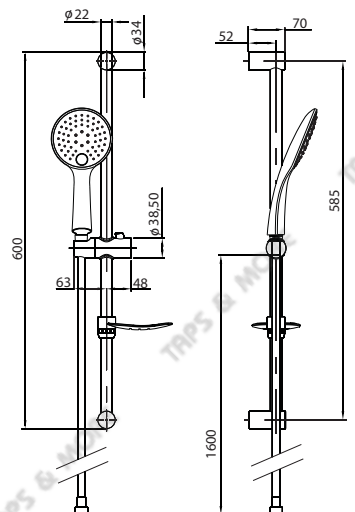

PLATINUM KIT

MODEL

Platinum Kit

REF. NO.

P1-57000

DESCRIPTION

Single lever washbasin mixer with pop-up waste set 1 1/4"

+ Single lever bath / shower mixer

+ 3-speed Hand Shower, with 60 cm rail, with 160 cm shower hose & soap dish

FINISH

Brass Chrome Plated / ABS