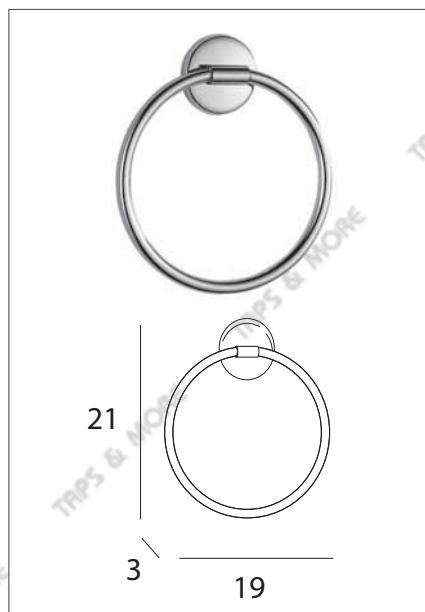

REF. NO.

A23K10CR03

DESCRIPTION

6 pcs. Accessories Box composed of :
Glass Soap Dish, Glass Tumbler, Toilet Paper Holder with cover, Robe Hook, Towel Ring and Towel Rail

FINISH

Brass Chrome Plated & extra clear Transparent Glass

www.inda.net

10 year Guarantee

MODEL

Export

REF. NO.

A22K10

DESCRIPTION

5 pcs. Accessories Box composed of :
Glass Soap Dish, Toilet Paper Holder with cover, Double Robe Hook, Towel Rail and Soap & Sponge Basket

DESCRIPTION

5 pcs. Accessories Box composed of :
Glass Soap Dish, Toilet Paper Holder with cover, Single Robe Hook, Towel Rail and Soap & Sponge Basket

FINISH

Brass Chrome Plated & Satined Glass

www.inda.net

+ 4-speed Hand Shower, with 65 cm rail, with 150 cm shower hose & soap dish

FINISH

Brass Chrome Plated / ABS