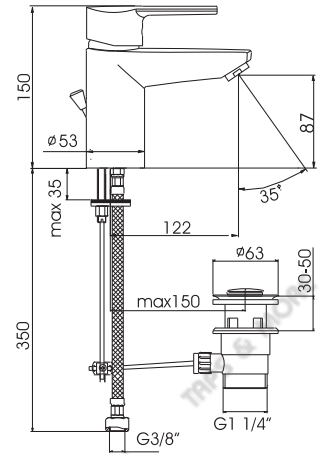

REF. NO.

A23K10CR03

DESCRIPTION

6 pcs. Accessories Box composed of :
Glass Soap Dish, Glass Tumbler, Toilet Paper Holder with cover, Robe Hook, Towel Ring and Towel Rail

FINISH

Brass Chrome Plated & extra clear Transparent Glass

P2-41000

DESCRIPTION

Single lever washbasin mixer with pop-up waste set 1 1/4"

+ Single lever bath / shower mixer

+ 3-speed Hand Shower, with 60 cm rail, with 160 cm shower hose & soap dish

FINISH

Brass Chrome Plated / ABS

+ 4-speed Hand Shower, with 65 cm rail, with 150 cm shower hose & soap dish

FINISH

Brass Chrome Plated / ABS

UP KIT

MODEL

Up Kit

REF. NO.

K0002_11

DESCRIPTION

Single lever washbasin mixer with pop-up waste set 1 1/4"

+ Single lever bath / shower mixer

+ 4-speed Hand Shower, with 65 cm rail, with 150 cm shower hose & soap dish

FINISH

Brass Chrome Plated / ABS