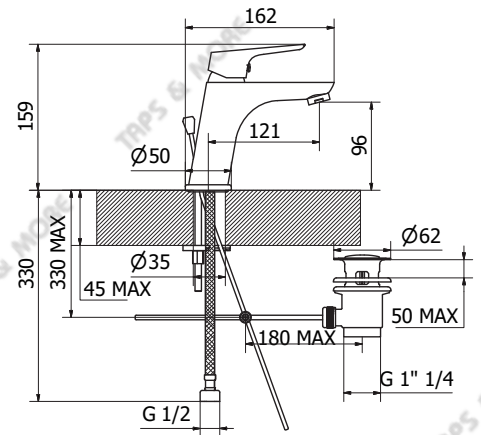

REF. NO.

A23K10CR03

DESCRIPTION

6 pcs. Accessories Box composed of :
Glass Soap Dish, Glass Tumbler, Toilet Paper Holder with cover, Robe Hook, Towel Ring and Towel Rail

FINISH

Brass Chrome Plated & extra clear Transparent Glass

+ 4-speed Hand Shower, with 65 cm rail, with 150 cm shower hose & soap dish

FINISH

Brass Chrome Plated / ABS

UP KIT

MODEL

Up Kit

REF. NO.

K0002_11

DESCRIPTION

Single lever washbasin mixer with pop-up waste set 1 1/4"

+ Single lever bath / shower mixer

+ 4-speed Hand Shower, with 65 cm rail, with 150 cm shower hose & soap dish

FINISH

Brass Chrome Plated / ABS

+ 4-speed Hand Shower, with 65 cm rail, with 150 cm shower hose & soap dish

FINISH

Brass Chrome Plated / ABS