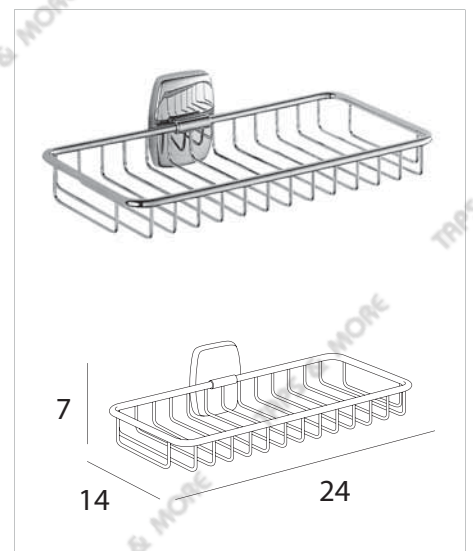

www.inda.net

10 year Guarantee

MODEL

Export

REF. NO.

A22K10

DESCRIPTION

5 pcs. Accessories Box composed of :
Glass Soap Dish, Toilet Paper Holder with cover, Double Robe Hook, Towel Rail and Soap & Sponge Basket

FINISH

Brass Chrome Plated & extra clear Transparent Glass