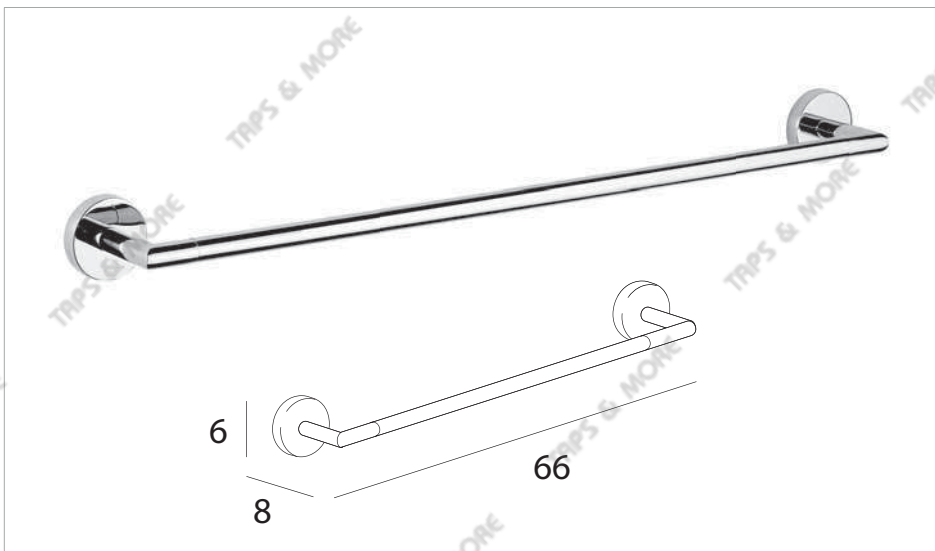

REF. NO.

A23K10CR03

DESCRIPTION

6 pcs. Accessories Box composed of :
Glass Soap Dish, Glass Tumbler, Toilet Paper Holder with cover, Robe Hook, Towel Ring and Towel Rail

FINISH

Brass Chrome Plated & extra clear Transparent Glass

www.inda.net

10 year Guarantee

MODEL

Export

REF. NO.

A22K10

DESCRIPTION

5 pcs. Accessories Box composed of :
Glass Soap Dish, Toilet Paper Holder with cover, Double Robe Hook, Towel Rail and Soap & Sponge Basket

DESCRIPTION

5 pcs. Accessories Box composed of :
Glass Soap Dish, Toilet Paper Holder with cover, Single Robe Hook, Towel Rail and Soap & Sponge Basket

FINISH

Brass Chrome Plated & Satined Glass

www.inda.net

10 year Guarantee

MODEL

Lea

REF. NO.

A19K30

DESCRIPTION

5 pcs. Accessories Box composed of :
Glass Soap Dish, Toilet Paper Holder with cover, Single Robe Hook, Towel Rail and Soap & Sponge Basket

FINISH