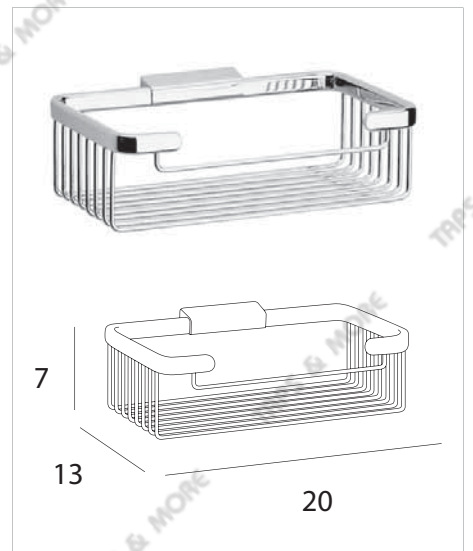

REF. NO.

A23K10CR03

DESCRIPTION

6 pcs. Accessories Box composed of :
Glass Soap Dish, Glass Tumbler, Toilet Paper Holder with cover, Robe Hook, Towel Ring and Towel Rail

FINISH

Brass Chrome Plated & extra clear Transparent Glass

www.inda.net

10 year Guarantee

MODEL

Export

REF. NO.

A22K10

DESCRIPTION

5 pcs. Accessories Box composed of :
Glass Soap Dish, Toilet Paper Holder with cover, Double Robe Hook, Towel Rail and Soap & Sponge Basket

DESCRIPTION

5 pcs. Accessories Box composed of :
Glass Soap Dish, Toilet Paper Holder with cover, Single Robe Hook, Towel Rail and Soap & Sponge Basket

FINISH

Brass Chrome Plated & Satined Glass

www.inda.net

10 year Guarantee

MODEL

Lea

REF. NO.

A19K30

DESCRIPTION

5 pcs. Accessories Box composed of :
Glass Soap Dish, Toilet Paper Holder with cover, Single Robe Hook, Towel Rail and Soap & Sponge Basket

FINISH