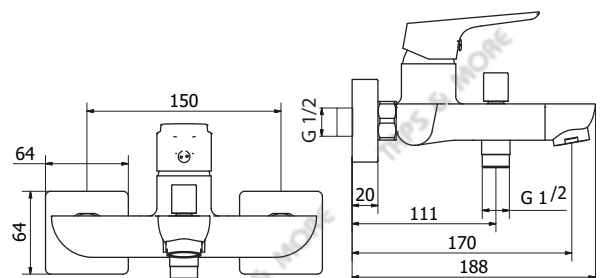

REF. NO.

A23K10CR03

DESCRIPTION

6 pcs. Accessories Box composed of :
Glass Soap Dish, Glass Tumbler, Toilet Paper Holder with cover, Robe Hook, Towel Ring and Towel Rail

FINISH

Brass Chrome Plated & extra clear Transparent Glass

+ 4-speed Hand Shower, with 65 cm rail, with 150 cm shower hose & soap dish

FINISH

Brass Chrome Plated / ABS

UP KIT

MODEL

Up Kit

REF. NO.

K0002_11

DESCRIPTION

Single lever washbasin mixer with pop-up waste set 1 1/4"

+ Single lever bath / shower mixer

+ 4-speed Hand Shower, with 65 cm rail, with 150 cm shower hose & soap dish

FINISH

Brass Chrome Plated / ABS

+ 4-speed Hand Shower, with 65 cm rail, with 150 cm shower hose & soap dish

FINISH

Brass Chrome Plated / ABS