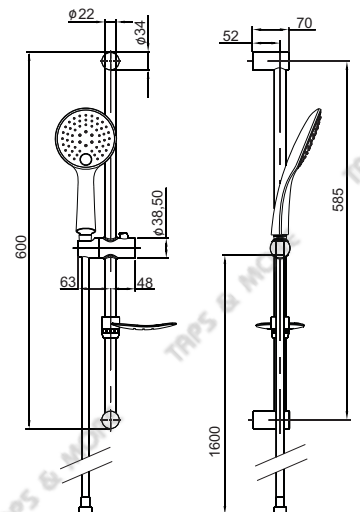

+ Single lever bath / shower mixer

+ 3-speed Hand Shower, with 60 cm rail, with 160 cm shower hose & soap dish

FINISH

Brass Chrome Plated / ABS

SIGNUM KIT

MODEL

Signum Kit

REF. NO.

P2-41000

DESCRIPTION

Single lever washbasin mixer with pop-up waste set 1 1/4"

+ Single lever bath / shower mixer

+ 3-speed Hand Shower, with 60 cm rail, with 160 cm shower hose & soap dish

FINISH

Brass Chrome Plated / ABS

+ 4-speed Hand Shower, with 65 cm rail, with 150 cm shower hose & soap dish

FINISH

Brass Chrome Plated / ABS

UP KIT

MODEL

Up Kit

REF. NO.

K0002_11

DESCRIPTION

Single lever washbasin mixer with pop-up waste set 1 1/4"

+ Single lever bath / shower mixer

+ 4-speed Hand Shower, with 65 cm rail, with 150 cm shower hose & soap dish

FINISH

Brass Chrome Plated / ABS