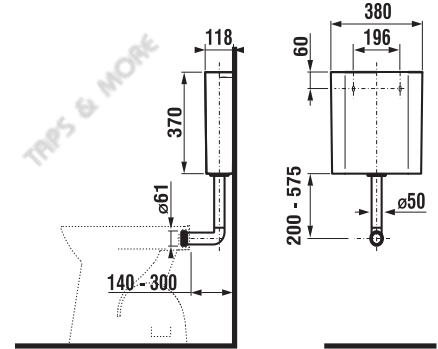

# BABY

**MODEL**

Baby

**REF. NO.**

8.2203.7.000.000.1

**DESCRIPTION**

Washdown WC,  
floorstanding,  
vertical outlet,  
Ref. 8.2203.7.000.000.1

Plastic cistern  
Ref. 8.9371.1.000.000.1

side water supply

dual flush 3/6 l

Toilet seat without cover  
Ref. 8.9703.7.323.000.1

COLOR : Signal Green

**FINISH**

White & Signal Green

# BABY

**MODEL**

Baby

**REF. NO.**

8.1261.1.000.134.1

**DESCRIPTION**

Washbasin  
500 x 410 mm  
with tap hole, with overflow hole

**FINISH**

# BABY

**MODEL**

Baby

**REF. NO.**

8.1261.1.000.134.1

**DESCRIPTION**

Washbasin  
500 x 410 mm  
with tap hole, with overflow hole  
Ref. 8.1261.1.000.134.1

Half-pedestal