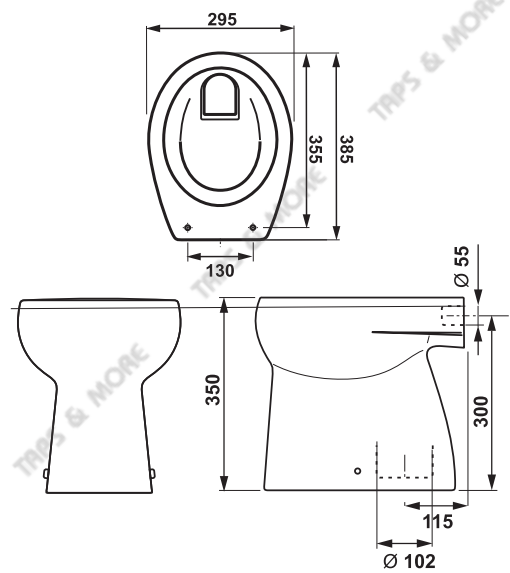

# BABY

**MODEL**

Baby

**REF. NO.**

8.2203.7.000.000.1

**DESCRIPTION**

Washdown WC,  
floorstanding,  
vertical outlet,  
Ref. 8.2203.7.000.000.1

Plastic cistern  
Ref. 8.9371.1.000.000.1

side water supply

dual flush 3/6 l

Toilet seat without cover  
Ref. 8.9703.7.323.000.1

COLOR : Signal Green

**FINISH**

White & Signal Green

# BABY

**MODEL**

Baby

**REF. NO.**

8.1261.1.000.134.1

**DESCRIPTION**

Washbasin  
500 x 410 mm  
with tap hole, with overflow hole

**FINISH**

# BABY

**MODEL**

Baby

**REF. NO.**

8.1261.1.000.134.1

**DESCRIPTION**

Washbasin  
500 x 410 mm  
with tap hole, with overflow hole  
Ref. 8.1261.1.000.134.1

Half-pedestal