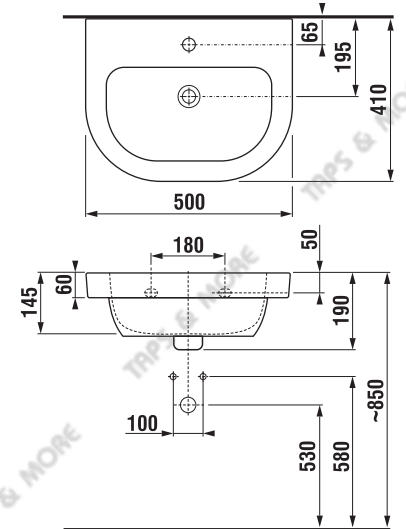

# BABY

**MODEL**

Baby

**REF. NO.**

8.1261.1.000.134.1

**DESCRIPTION**

Washbasin  
500 x 410 mm  
with tap hole, with overflow hole

**FINISH**

# BABY

**MODEL**

Baby

**REF. NO.**

8.1261.1.000.134.1

**DESCRIPTION**

Washbasin  
500 x 410 mm  
with tap hole, with overflow hole  
Ref. 8.1261.1.000.134.1

Half-pedestal