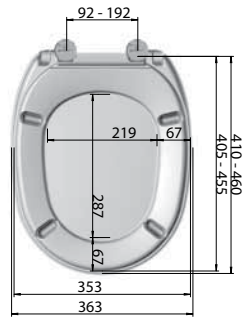

MODEL

Twist

MODEL

Twist-AMS

DESCRIPTION

Toilet seat & cover with **soft-close** adjustable quick release push-button stainless steel hinges

Weight : approx. 1,9 kg

Load : up to 180 kg

Buffer : 4 on seat and 2 on cover

FINISH

Toilet Seat - made of Duraplast

Color - White

Buffer - made of TPE

(thermoplastic Elastomer)