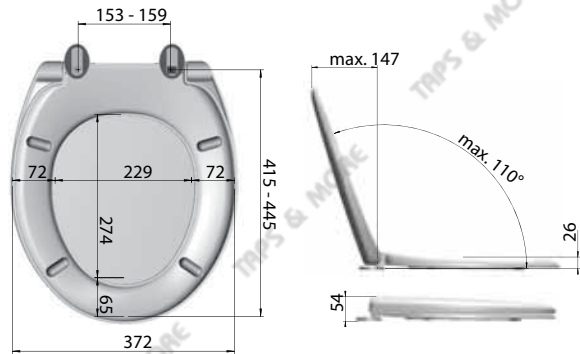

Toilet seat & cover with adjustable plastic hinges

Weight : approx. 1,9 kg

Load : up to 180 kg

Buffer : 4 on seat and 2 on cover

FINISH

Toilet Seat - made of Polypropylene

Color - White

Buffer - made of TPE

(thermoplastic Elastomer)

MODEL

Prima

MODEL

Prima-AMS

DESCRIPTION

Toilet seat & cover with soft-close adjustable quick release push-button stainless steel hinges

Weight : approx. 1,9 kg

DESCRIPTION

Toilet seat & cover with adjustable plastic hinges

Weight : approx. 1,9 kg

Load : up to 180 kg

Buffer : 4 on seat and 2 on cover

FINISH

Toilet Seat - made of Duraplast

Color - White

MODEL

Dario FL

REF. NO.

DarioFL-MS

DESCRIPTION

Toilet seat & cover (slim)
with **soft-close**, fixed quick release
push-button stainless steel hinges

Weight : 2.58 kg

Load : up to 180 kg