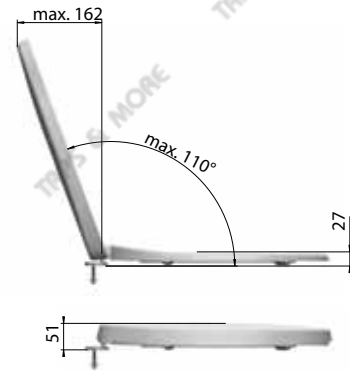

FINISH

Toilet Seat - made of Duraplast

Color - White

Buffer - made of TPE

(thermoplastic Elastomer)