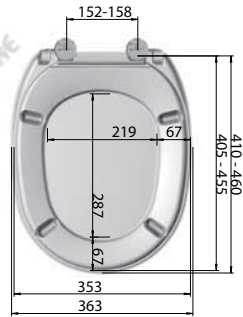

DESCRIPTION

Toilet seat & cover with adjustable plastic hinges

Weight : approx. 1,9 kg

Load : up to 180 kg

Buffer : 4 on seat and 2 on cover

FINISH

Toilet Seat - made of Duraplast

Color - White

Buffer - made of TPE

(thermoplastic Elastomer)

MODEL

Dario Plus

REF. NO.

DarioPlus-AMS

DESCRIPTION

Toilet seat & cover with **soft-close** adjustable quick release push-button stainless steel hinges