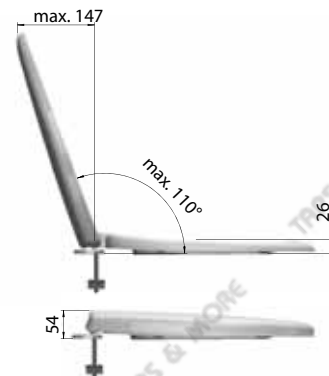

FINISH

Toilet Seat - made of Duraplast

Color - White

Buffer - made of TPE

(thermoplastic Elastomer)