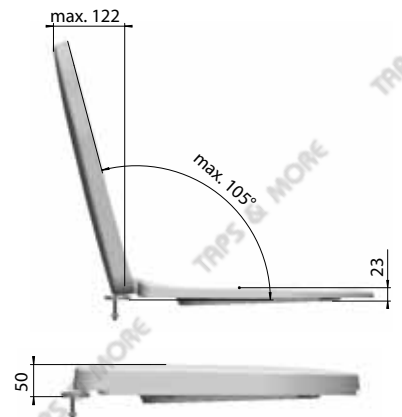

Buffer - made of TPE

(thermoplastic Elastomer)

MODEL

Dario Plus

REF. NO.

DarioPlus-AMS

DESCRIPTION

Toilet seat & cover with **soft-close** adjustable quick release push-button stainless steel hinges

Weight : 2.58 kg

Load : up to 180 kg

Buffer : 4 on seat and 2 on cover

FINISH / MATERIAL

Toilet Seat-made of Duraplast with antiseptic antibacterial additives

Color - White

Buffer - made of TPE

(thermoplastic Elastomer)

MODEL

Dario FL

REF. NO.

DarioFL-MS

DESCRIPTION

Toilet seat & cover (slim)
with **soft-close**, fixed quick release
push-button stainless steel hinges

Weight : 2.58 kg

Load : up to 180 kg