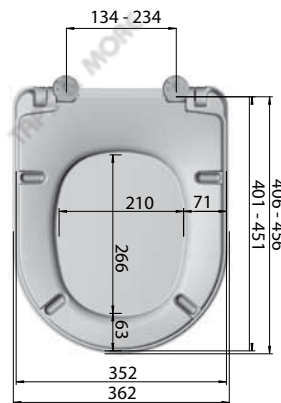

Weight : 2.58 kg

Load : up to 180 kg

Buffer : 4 on seat and 2 on cover

FINISH / MATERIAL

Toilet Seat-made of Duraplast with antiseptic antibacterial additives

Color - White

Buffer - made of TPE

(thermoplastic Elastomer)

MODEL

Dario FL

REF. NO.

DarioFL-MS

DESCRIPTION

Toilet seat & cover (slim)
with **soft-close**, fixed quick release
push-button stainless steel hinges

Weight : 2.58 kg

Load : up to 180 kg