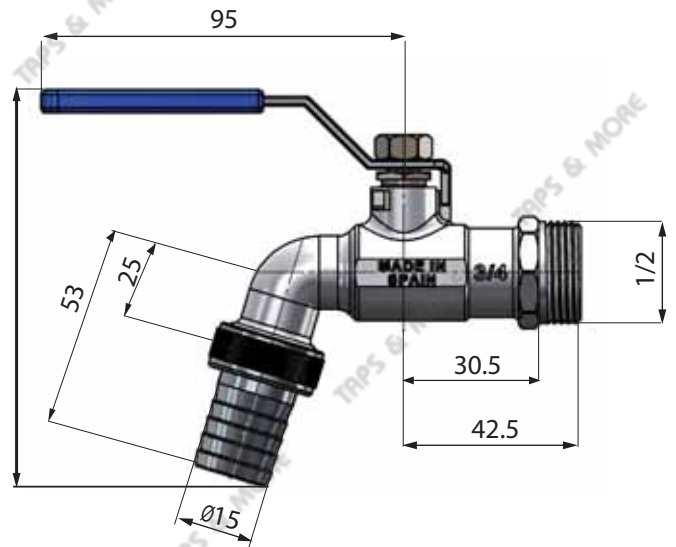

REF. NO.

00413

DESCRIPTION

Garden tap, wall mounted with garden hose connection 3/4"

SIZE

1/2 x 3/4"

FINISH

European brass CW617N

Nominal Pressure : 16 bar
 Test Pressure : 25 bar
 Temperature Range : Cold and hot water until 90°C

MODEL

Jardin

REF. NO.

30100

DESCRIPTION

Garden tap, wall mounted
with garden hose
connection 3/4"

SIZE

1/2 x 3/4"

FINISH

Solid Bronze