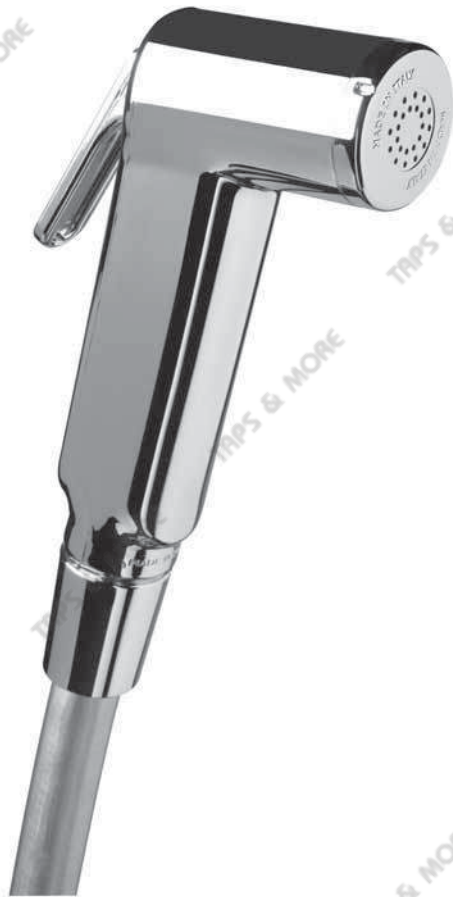

Shattaf Shower Set,

ABS chrome plated trigger

- Twist free silver PVC flexible hose 120 cm
- ½" swivel conical chrome plated connection
- ABS chrome wall bracket

**FINISH**

ABS Chrome Plated

Regular spray - for a smooth, fine stream of water.

- Shattaf Shower Set,  
brass chrome plated trigger
- Twist free brass chrome plated flexible hose 120 cm
  - ½" swivel conical chrome plated connection
  - ABS chrome wall bracket

**FINISH**

Brass Chrome Plated

WITH ANTI-TWIST SYSTEM

www.vifra.com

**MODEL**

Kit Plug Chrome

**REF. NO.**

35722SH012290

**DESCRIPTION**

Shattaf Shower Set,

ABS chrome plated trigger

- Twist free silver PVC flexible hose 120 cm
- ½" swivel conical chrome plated connection
- ABS chrome plated plug wall bracket

**FINISH**

ABS Chrome Plated

**MODEL**

Kit Plug White