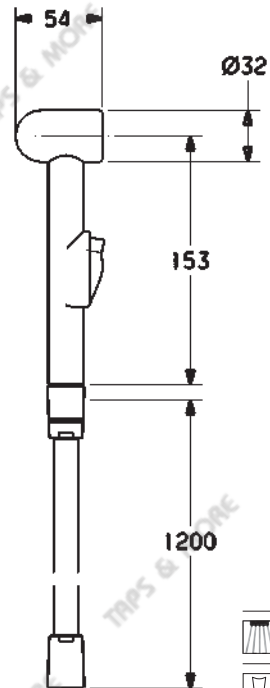

Shattaf Shower Set,

ABS chrome plated trigger

- Twist free silver PVC flexible hose 120 cm
- ½" swivel conical chrome plated connection
- ABS chrome wall bracket

**FINISH**

ABS Chrome Plated

Regular spray - for a smooth, fine stream of water.

brass chrome plated trigger

- Stainless Steel Chrome Plated Double Lock

Hose 120 cm

- ½" swivel conical chrome plated connection

- ABS chrome wall bracket

**FINISH**

Brass Chrome Plated

www.teoremaonline.com

**MODEL**

Round

**REF. NO.**

03329\_11

**DESCRIPTION**

- Shattaf Shower Set,  
brass chrome plated trigger
- Twist free brass chrome plated flexible hose 120 cm
  - ½" swivel conical chrome plated connection
  - ABS chrome wall bracket

**REF. NO.**

35722SH012287

**DESCRIPTION**

Shattaf Shower Set,

ABS white trigger

- Twist free white PVC flexible hose 120 cm
- ½" swivel conical chrome plated connection
- ABS white plug wall bracket

**FINISH**