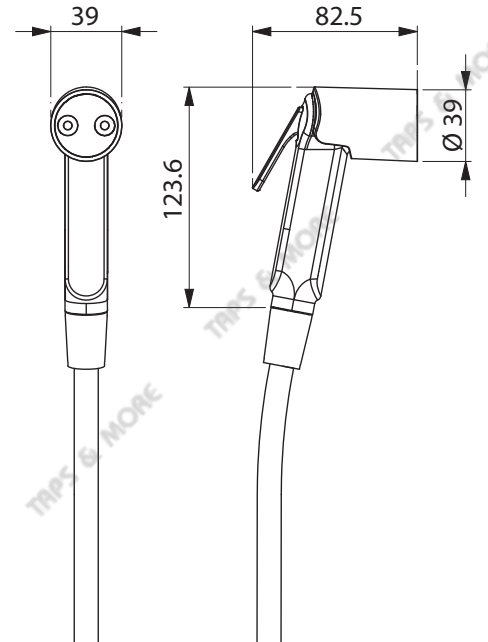

- Shattaf Shower Set,  
brass chrome plated trigger
- Twist free brass chrome plated flexible hose 120 cm
  - ½" swivel conical chrome plated connection
  - ABS chrome wall bracket

**FINISH**

Brass Chrome Plated

WITH ANTI-TWIST SYSTEM

www.vifra.com

**MODEL**

Kit Plug Chrome

**REF. NO.**

35722SH012290

**DESCRIPTION**

Shattaf Shower Set,

ABS chrome plated trigger

- Twist free silver PVC flexible hose 120 cm
- ½" swivel conical chrome plated connection
- ABS chrome plated plug wall bracket

**FINISH**

ABS Chrome Plated

**MODEL**

Kit Plug White

**REF. NO.**

35722SH012287

**DESCRIPTION**

Shattaf Shower Set,

ABS white trigger

- Twist free white PVC flexible hose 120 cm
- ½" swivel conical chrome plated connection
- ABS white plug wall bracket

**FINISH**