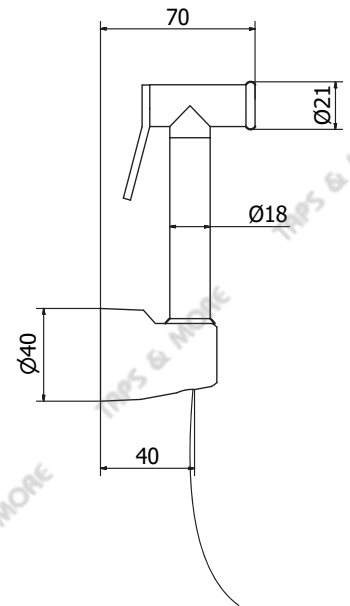

www.teoremaonline.com

MODEL

Round

REF. NO.

03329_11

DESCRIPTION

1. Shattaf Shower Set,
   brass chrome plated trigger
2. Twist free brass chrome plated flexible hose 120 cm
   - ½" swivel conical chrome plated connection
   - ABS chrome wall bracket

FINISH

Brass Chrome Plated

WITH ANTI-TWIST SYSTEM