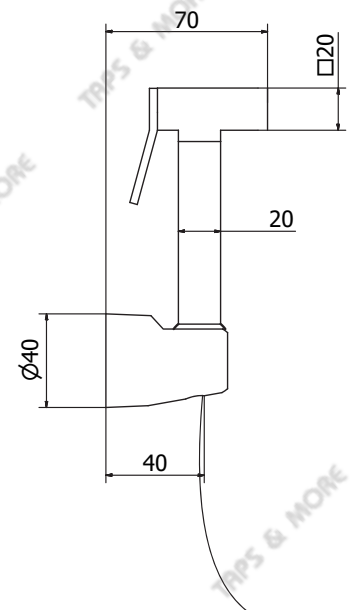

FINISH

Brass Chrome Plated

WITH ANTI-TWIST SYSTEM