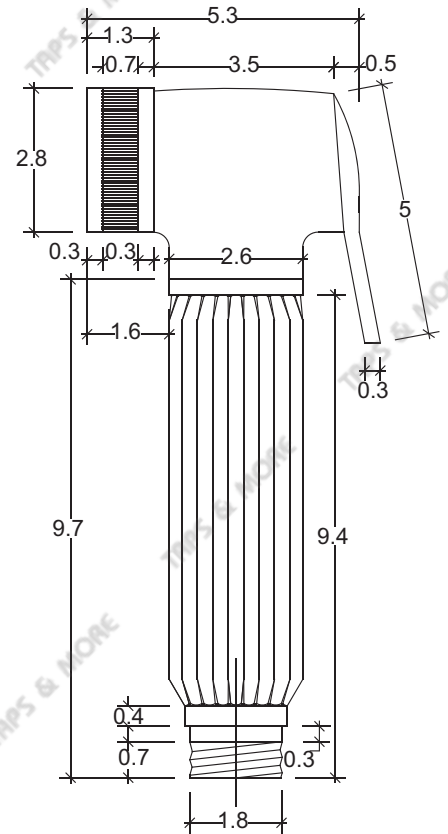

Shattaf Shower Set,

ABS chrome plated trigger

- Twist free silver PVC flexible hose 120 cm
- ½" swivel conical chrome plated connection
- ABS chrome wall bracket

**FINISH**

ABS Chrome Plated

Regular spray - for a smooth, fine stream of water.

brass chrome plated trigger

- Stainless Steel Chrome Plated Double Lock

Hose 120 cm

- ½" swivel conical chrome plated connection

- ABS chrome wall bracket

**FINISH**

Brass Chrome Plated

www.teoremaonline.com

**MODEL**

Round

**REF. NO.**

03329\_11

**DESCRIPTION**

- Shattaf Shower Set,  
brass chrome plated trigger
- Twist free brass chrome plated flexible hose 120 cm
  - ½" swivel conical chrome plated connection
  - ABS chrome wall bracket

**REF. NO.**

35722SH012287

**DESCRIPTION**

Shattaf Shower Set,

ABS white trigger

- Twist free white PVC flexible hose 120 cm
- ½" swivel conical chrome plated connection
- ABS white plug wall bracket

**FINISH**