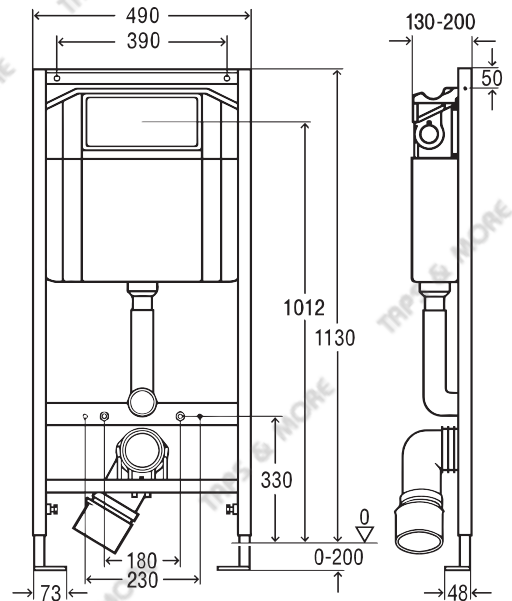

DESCRIPTION
Concealed cistern for wall-hung WC

FINISH
Powder-coated steel frame, plastic

REF. NO.
460 440

MODEL NO.
8173

DESCRIPTION
VIEGA Fixing Set

Actuation Plate options available :

MODEL
Visign for Style 10