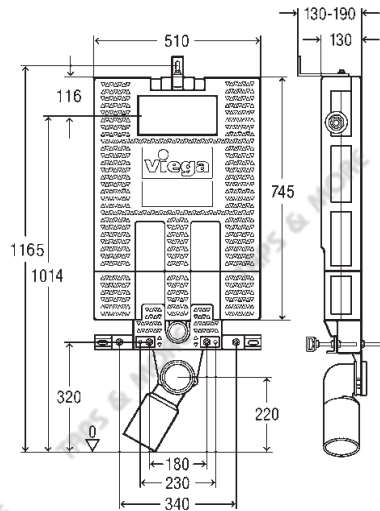

12

CONCEALED CISTERN
Collection

www.viega.com

MODEL
Mono

REF. NO.
606 732

MODEL NO.
8310.2

DESCRIPTION
Concealed cistern for wall-hung WC, single mounting, can be shortened from 1330 - 980 mm

FINISH
EPS Box & Plastic

REF. NO.
400 767

MODEL NO.
8310.5

DESCRIPTION
Foot props

DESCRIPTION
Galvanized Steel

Actuation Plate options available :

MODEL
Visign for Style 10

REF. NO.
596 316

MODEL NO.
8315.1