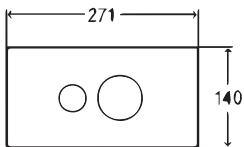

REF. NO.
400 767

MODEL NO.
8310.5

DESCRIPTION
Foot props

DESCRIPTION
Galvanized Steel