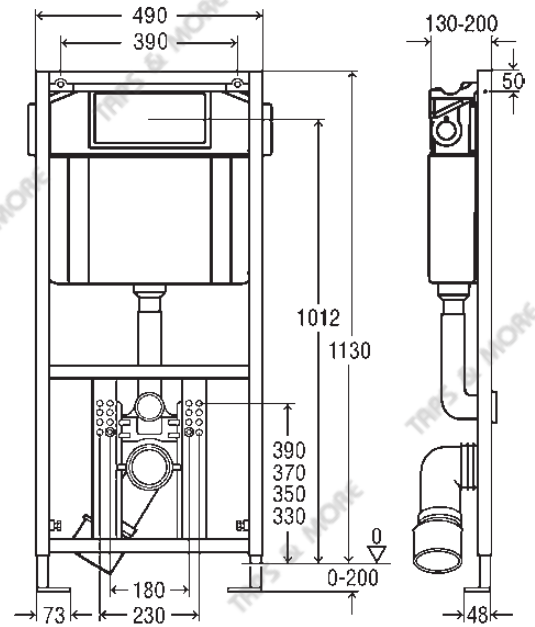

REF. NO.
606 664

MODEL NO.
8161.2

DESCRIPTION
Concealed cistern for wall-hung WC

FINISH
Powder-coated steel frame, plastic

REF. NO.
460 440

MODEL NO.
8173

DESCRIPTION
VIEGA Fixing Set

Actuation Plate options available :