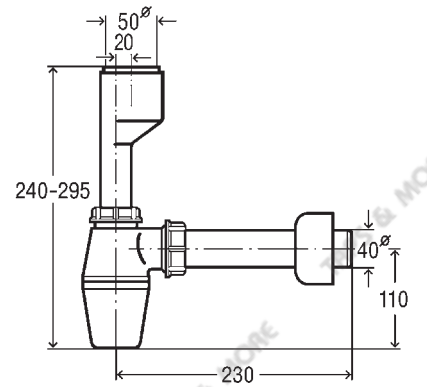

DESCRIPTION

Siphonic urinal
horizontal or vertical outlet,
with top water inlet

FINISH

White

MODEL

Split

REF. NO.

8.4760.1.000.000.1

REF. NO.

8.4306.0.000.000.1

DESCRIPTION

Siphonic urinal
horizontal or vertical outlet,
with concealed water inlet

FINISH

White

MODEL

Golem

REF. NO.

8.4306.1.000.000.1

DESCRIPTION

Siphonic Urinal
horizontal or vertical outlet,
with top water inlet

FINISH

White

www.viega.com

URINAL TRAP

REF. NO.	112 271
MODEL NO.	5725.94
DESCRIPTION	Bottle trap for urinals, with eccentric connection, lip seal, rosette, horizontal drain
SIZE	50 x 40 mm
FINISH	Plastic PP

www.tapsmore.com
Bathroom, Kitchen & Plumbing Solutions