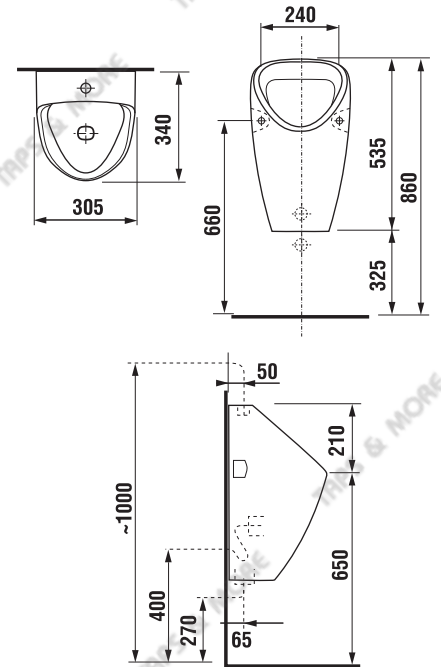

REF. NO.

8.4306.0.000.000.1

DESCRIPTION

Siphonic urinal
horizontal or vertical outlet,
with concealed water inlet

FINISH

White

MODEL

Golem

REF. NO.

8.4306.1.000.000.1

DESCRIPTION

Siphonic Urinal
horizontal or vertical outlet,
with top water inlet

FINISH

White

www.viega.com

URINAL TRAP

REF. NO.	112 271
MODEL NO.	5725.94
DESCRIPTION	Bottle trap for urinals, with eccentric connection, lip seal, rosette, horizontal drain
SIZE	50 x 40 mm
FINISH	Plastic PP

www.tapsmore.com
Bathroom, Kitchen & Plumbing Solutions