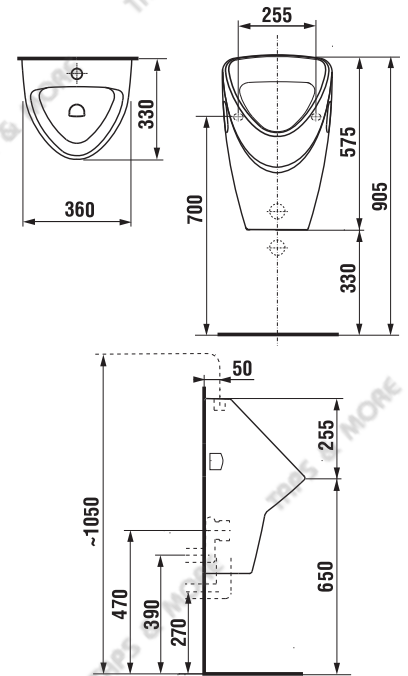

DESCRIPTION

Siphonic urinal
horizontal or vertical outlet,
with concealed water inlet

FINISH

White

MODEL

Livo

REF. NO.

8.4020.1.000.000.1

DESCRIPTION

Siphonic urinal
horizontal or vertical outlet,
with top water inlet

FINISH

White

MODEL

Split

REF. NO.

8.4760.1.000.000.1

REF. NO.	112 271
MODEL NO.	5725.94
DESCRIPTION	Bottle trap for urinals, with eccentric connection, lip seal, rosette, horizontal drain
SIZE	50 x 40 mm
FINISH	Plastic PP

www.tapsmore.com
Bathroom, Kitchen & Plumbing Solutions