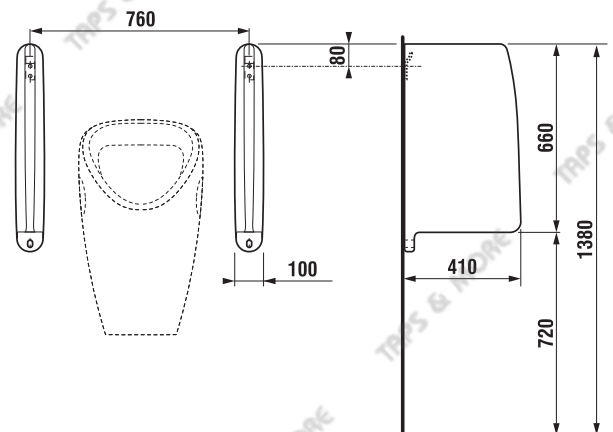

FINISH

White