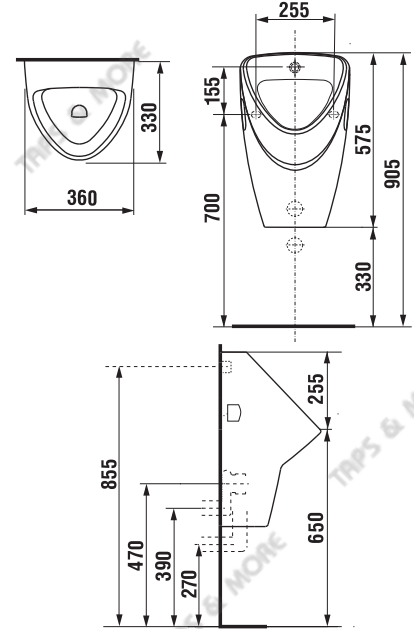

DESCRIPTION

Siphonic urinal
horizontal or vertical outlet,
with concealed water inlet

FINISH

White

MODEL

Livo

REF. NO.

8.4020.1.000.000.1

DESCRIPTION

Siphonic urinal
horizontal or vertical outlet,
with top water inlet

FINISH

White

MODEL

Split

REF. NO.

8.4760.1.000.000.1

REF. NO.	112 271
MODEL NO.	5725.94
DESCRIPTION	Bottle trap for urinals, with eccentric connection, lip seal, rosette, horizontal drain
SIZE	50 x 40 mm
FINISH	Plastic PP

www.tapsmore.com
Bathroom, Kitchen & Plumbing Solutions