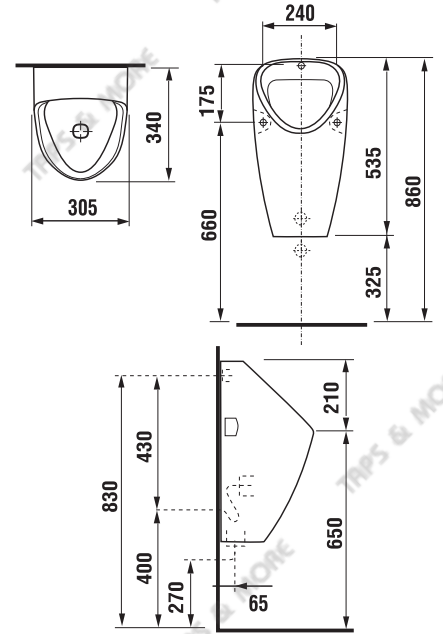

REF. NO.

8.4306.0.000.000.1

DESCRIPTION

Siphonic urinal
horizontal or vertical outlet,
with concealed water inlet

FINISH

White

MODEL

Golem

REF. NO.

8.4306.1.000.000.1

DESCRIPTION

Siphonic Urinal
horizontal or vertical outlet,
with top water inlet

FINISH

White

www.viega.com

URINAL TRAP

REF. NO.	112 271
MODEL NO.	5725.94
DESCRIPTION	Bottle trap for urinals, with eccentric connection, lip seal, rosette, horizontal drain
SIZE	50 x 40 mm
FINISH	Plastic PP

www.tapsmore.com
Bathroom, Kitchen & Plumbing Solutions